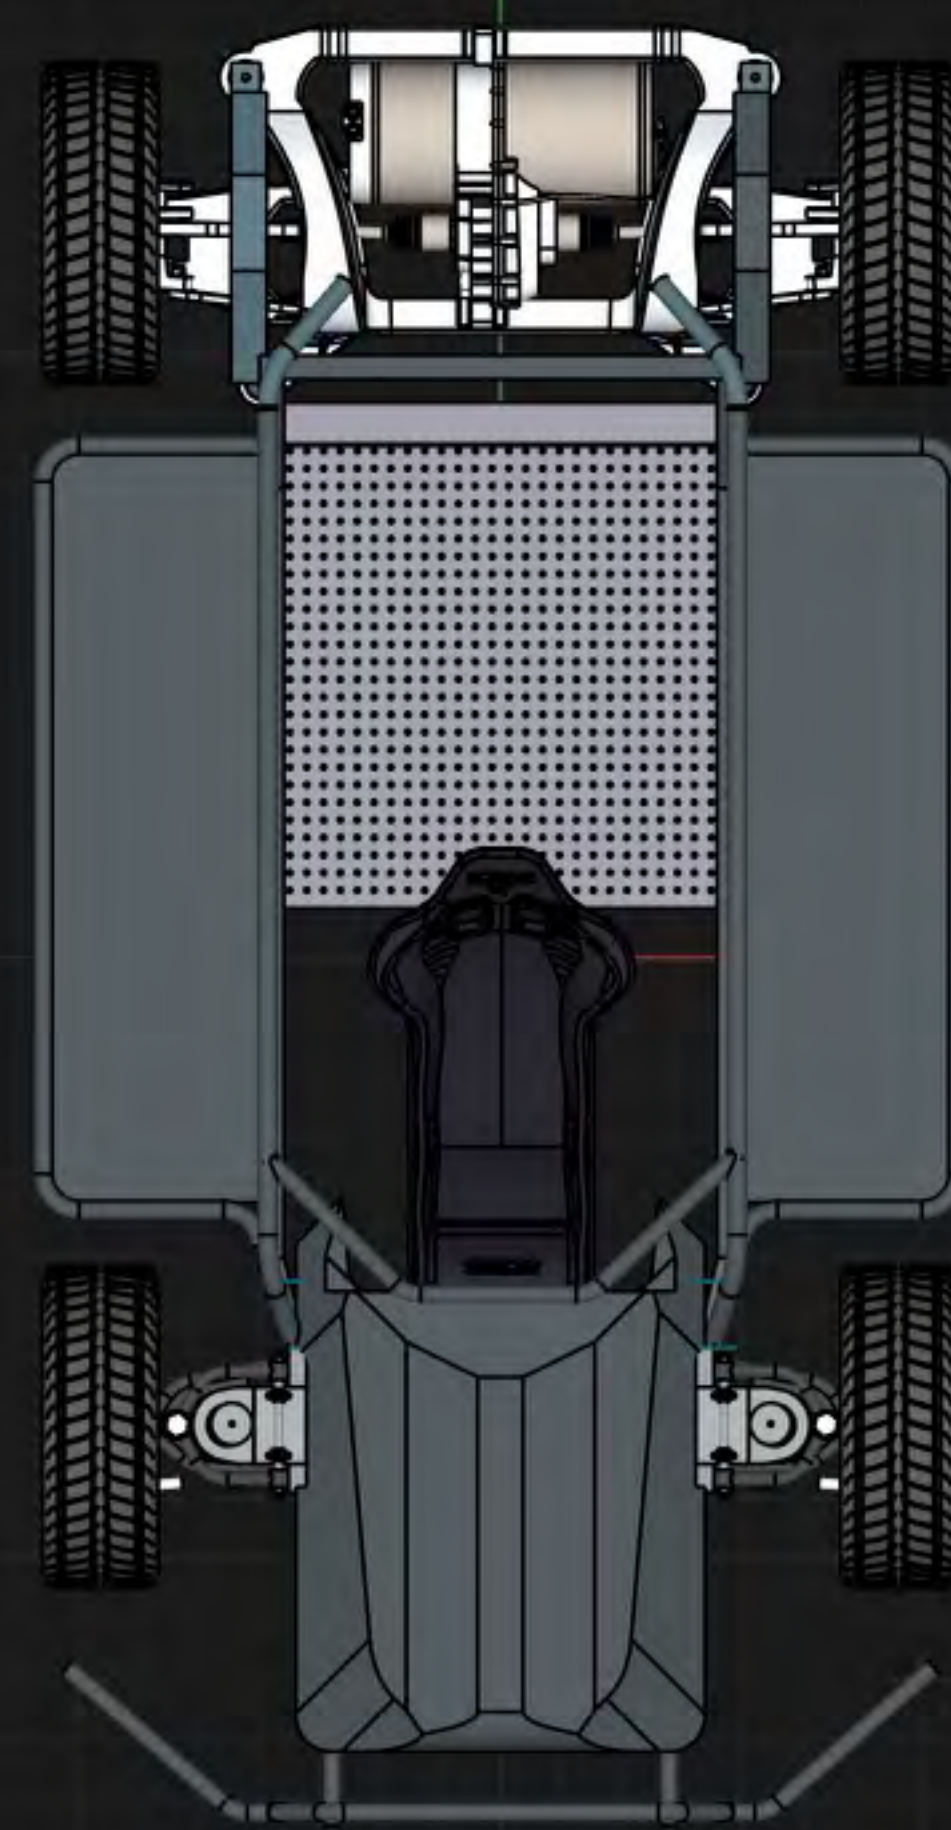

# SRE ARRAY CAR

This street-legal, custom-developed capture vehicle pushes the envelope. Its fully electric drivetrain delivers silent operation and butter smooth acceleration, while the formula-style driving position allows a capture position perfect for automotive action!

# 2024 MODEL SRE ARRAY CAR

## FEATURES:

- ▶ 4130 Chromoly chassis masterfully constructed as precise filming equipment
- ▶ Low-profile design (28") for capturing unobstructed 360 degree array plate
- ▶ Center steering for unparalleled driver control and visibility, perfect for dynamic action
- ▶ Fully adjustable coil-over suspension adapts to any terrain, ensuring smooth, stable shots
- ▶ 105 MPH top speed keeps pace with high-speed vehicle action sequences