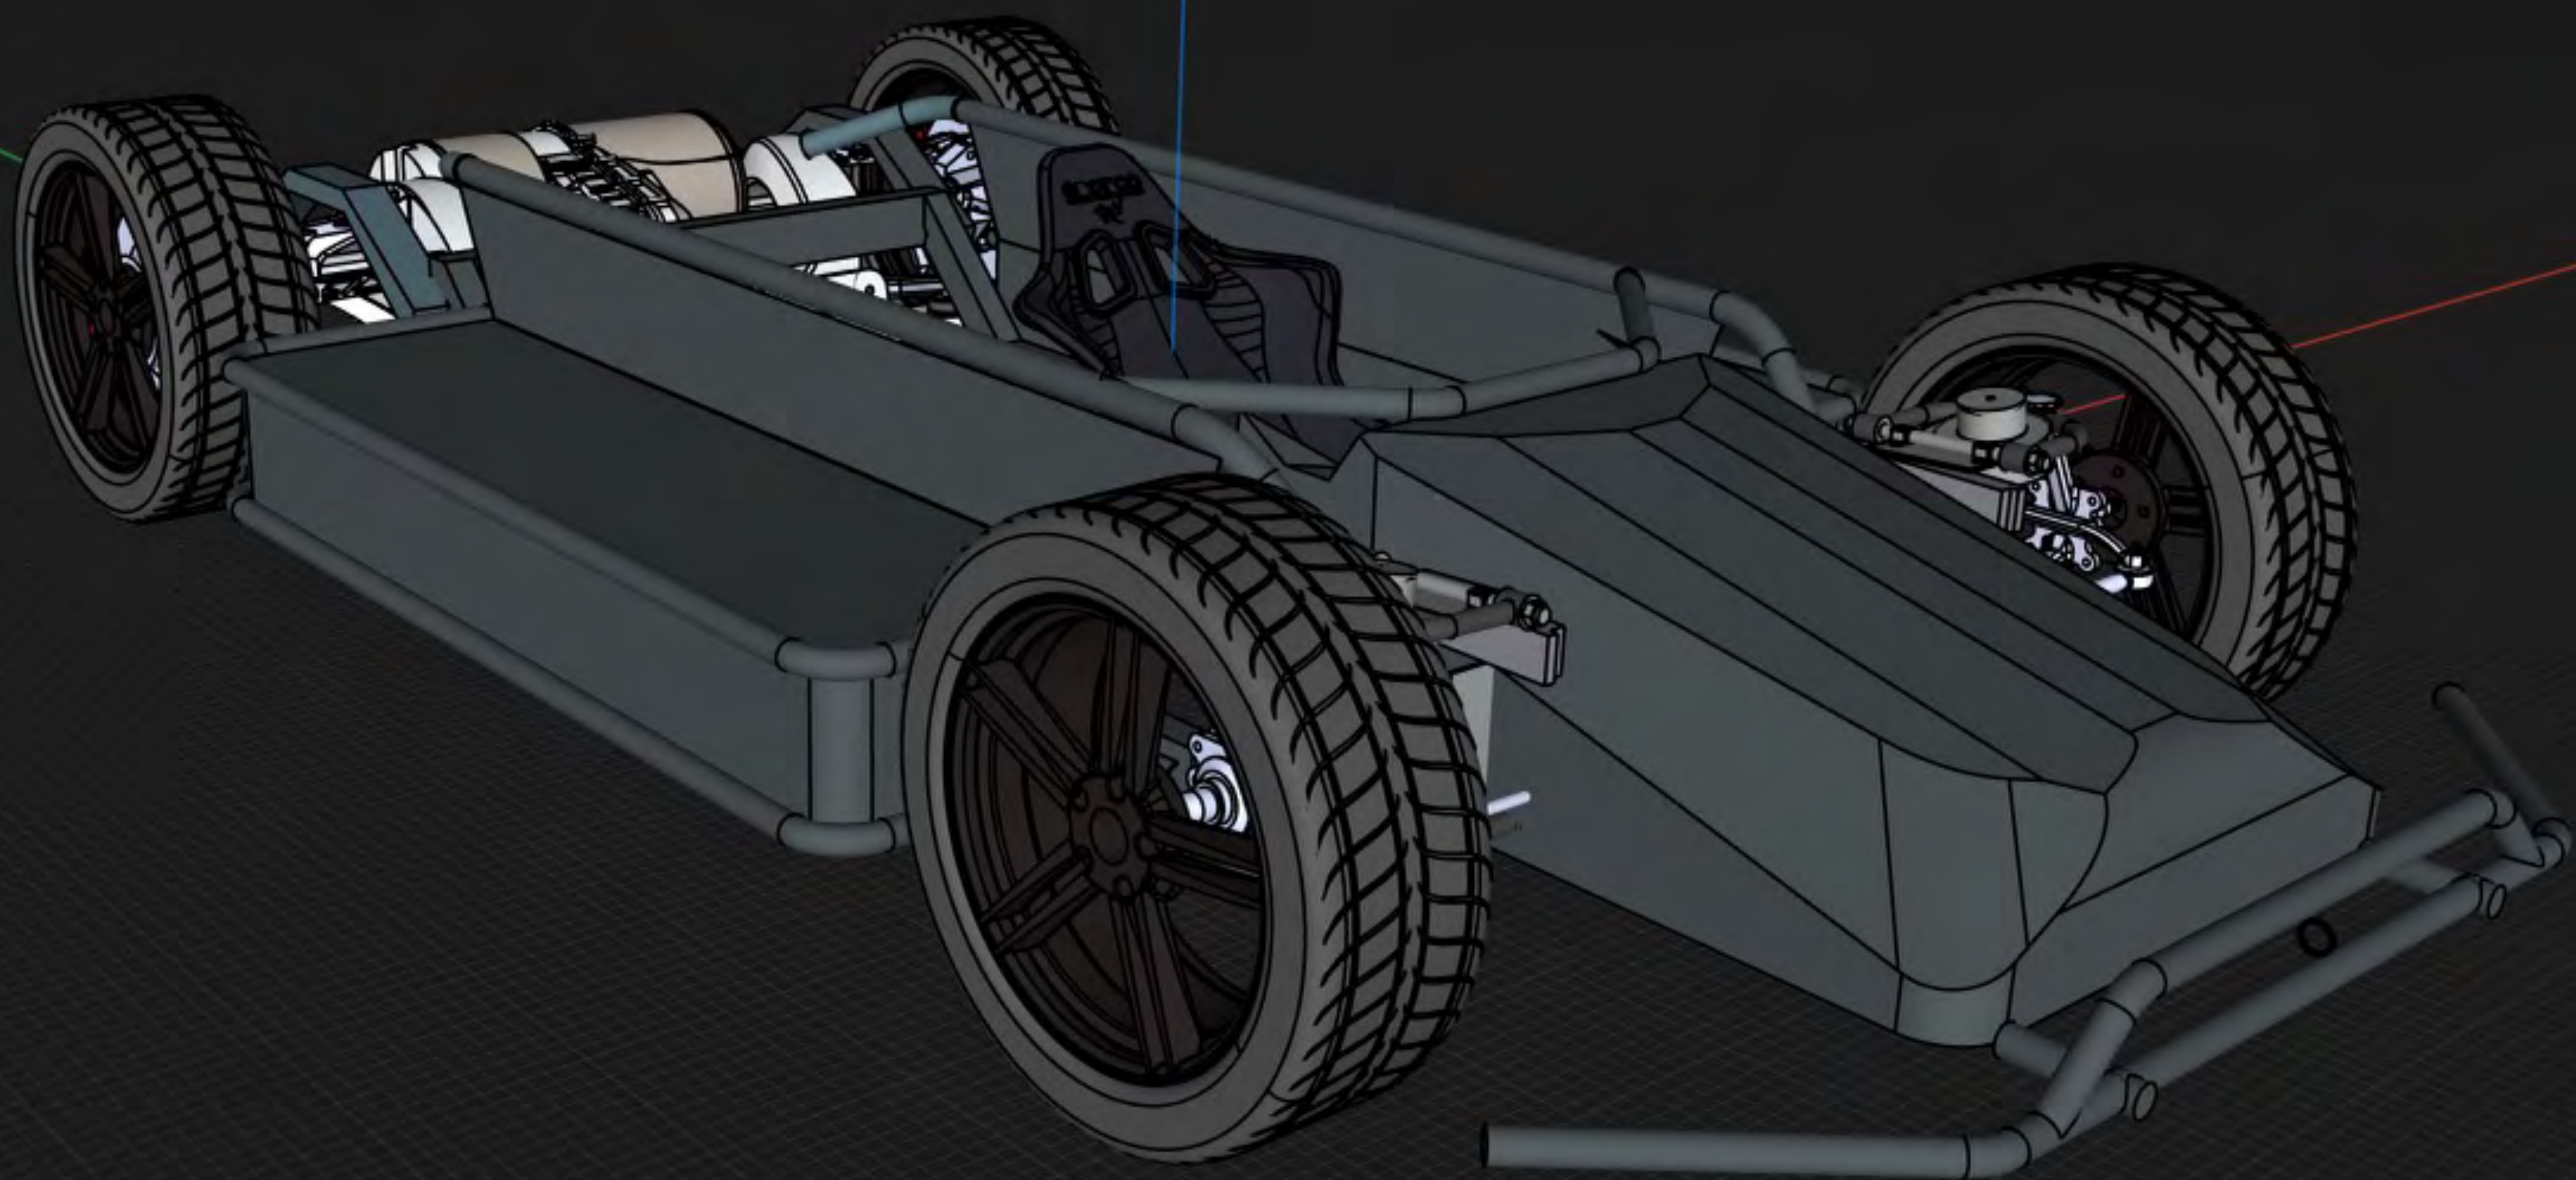

# SRE ARRAY CAR

This street-legal, custom-developed capture vehicle pushes the envelope. Its fully electric drivetrain delivers silent operation and butter smooth acceleration, while the formula-style driving position allows a capture position perfect for automotive action!

# 2024 MODEL SRE ARRAY CAR

## FEATURES:

- ▶ 4130 Chromoly chassis masterfully constructed as precise filming equipment
- ▶ Low-profile design (28") for capturing unobstructed 360 degree array plate
- ▶ Center steering for unparalleled driver control and visibility, perfect for dynamic action
- ▶ Fully adjustable coil-over suspension adapts to any terrain, ensuring smooth, stable shots
- ▶ 105 MPH top speed keeps pace with high-speed vehicle action sequences