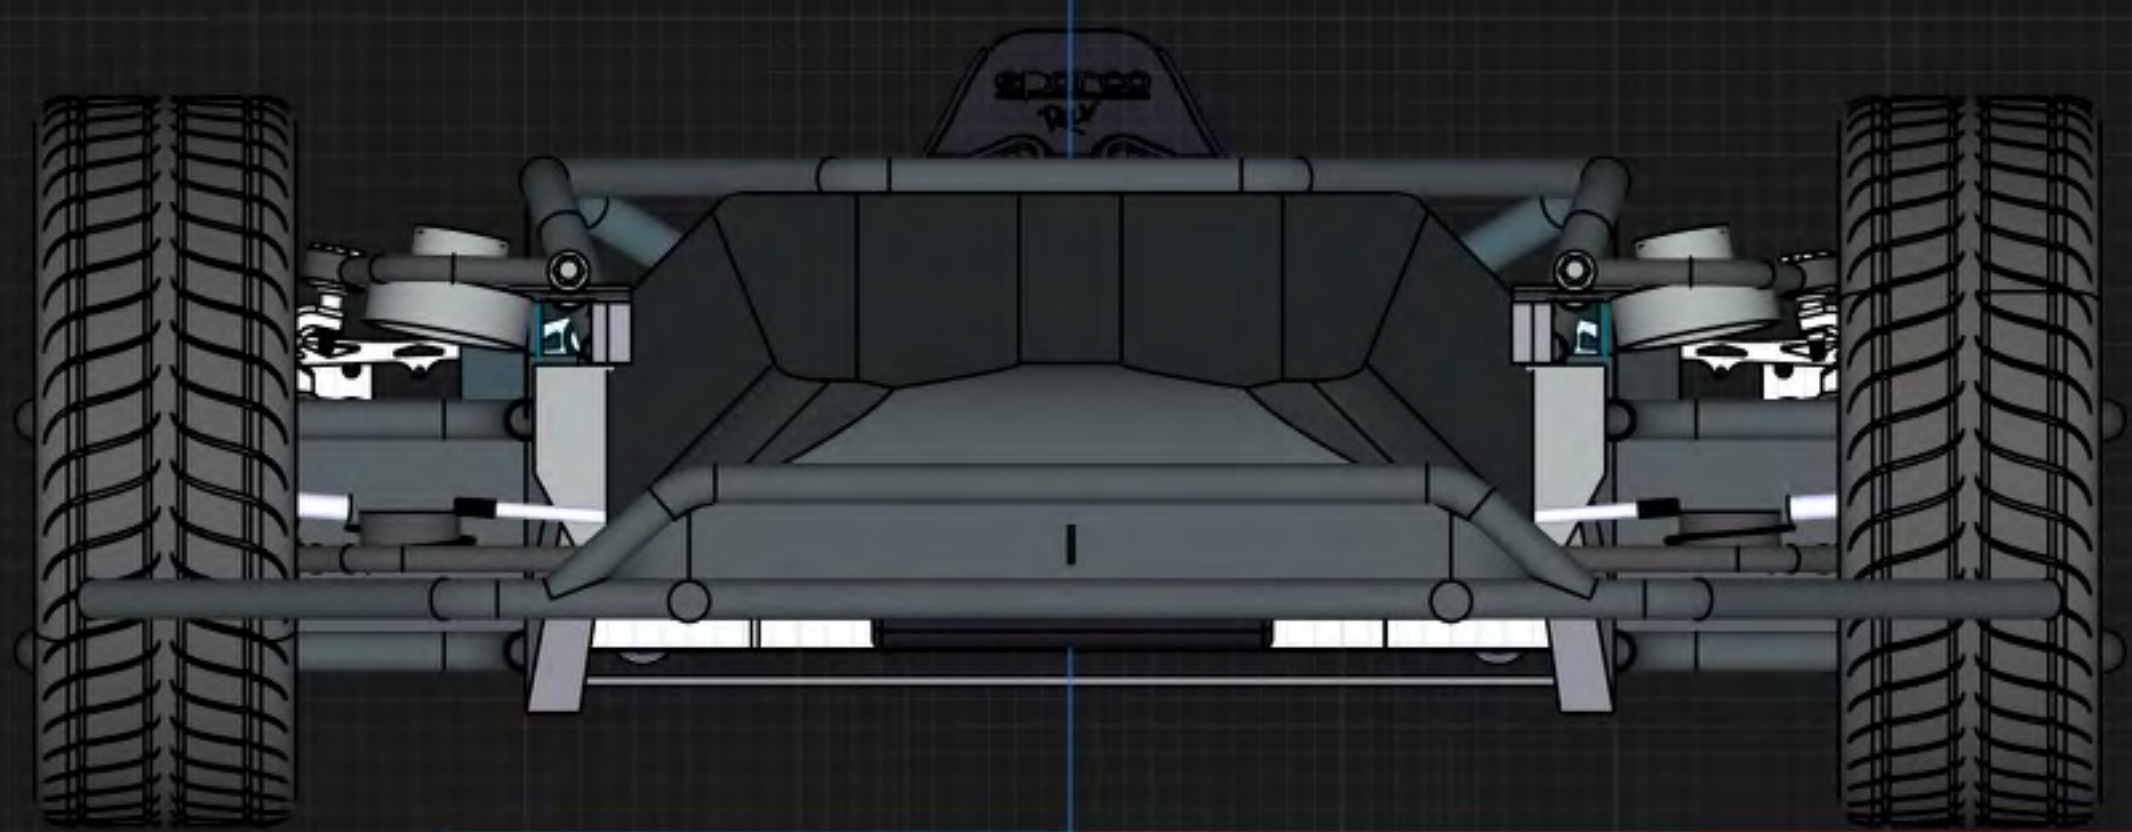

# SRE ARRAY CAR

This street-legal, custom-developed capture vehicle pushes the envelope. Its fully electric drivetrain delivers silent operation and butter smooth acceleration, while the formula-style driving position allows a capture position perfect for automotive action!

# 2024 MODEL SRE ARRAY CAR

## FEATURES:

- ▶ 4130 Chromoly chassis masterfully constructed as precise filming equipment
- ▶ Low-profile design (28") for capturing unobstructed 360 degree array plate
- ▶ Center steering for unparalleled driver control and visibility, perfect for dynamic action
- ▶ Fully adjustable coil-over suspension adapts to any terrain, ensuring smooth, stable shots
- ▶ 105 MPH top speed keeps pace with high-speed vehicle action sequences